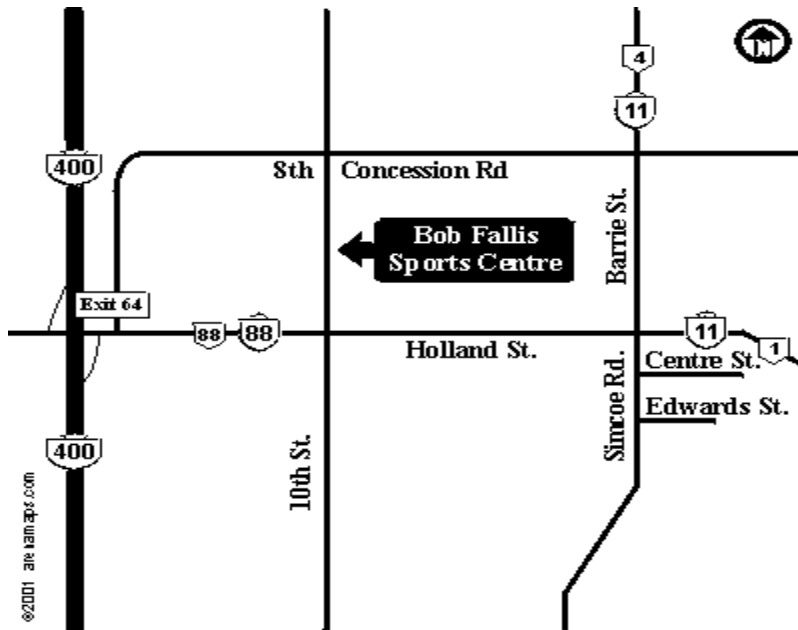

Bob Fallis Arena

Driving Instructions:

Bradford is located on Rt-88, several kms east of Hwy-400, approx. 60 km north of Toronto.

From the South (Toronto): Hwy-400 north approx. 45 km to Simcoe Rd. (Rt-88). Turn right on Rt-88 and proceed east approx. 2 km to Sideroad 10. Turn left on Sideroad 10 and proceed north approx. 1 km to arena on the right (before 8th Line).