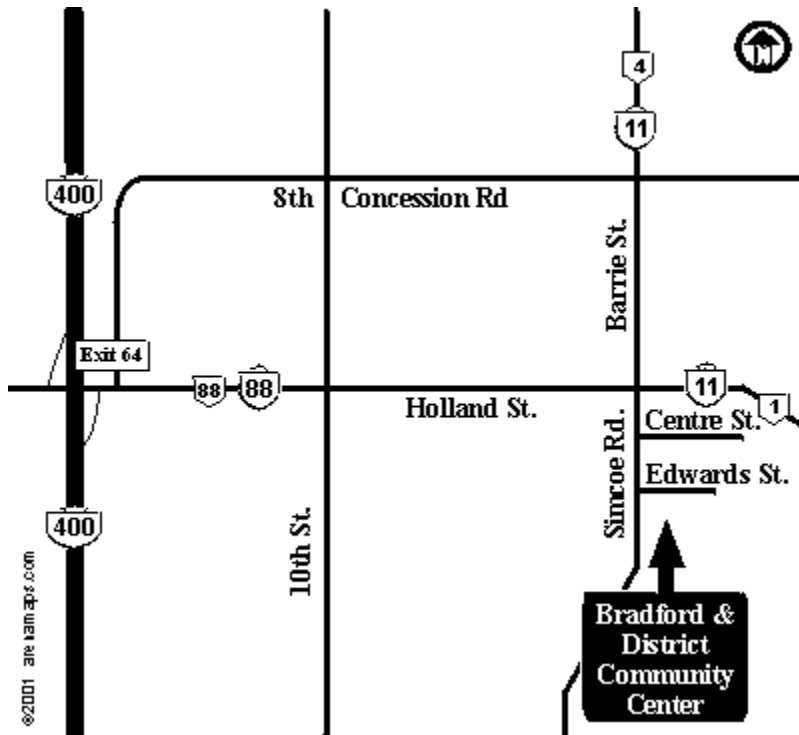

# Bradford Community Center

## Driving Instructions:

Bradford is located on Rt-88, several kms east of Hwy-400, approx. 60 km north of Toronto.

**From the South (Toronto):** Hwy-400 north approx. 45 km to Simcoe Rd. (Rt-88). Turn right on Rt-88 and proceed east approx. 10 km to Simcoe Rd. in Bradford. Turn right on Simcoe Rd. and proceed south approx. 0.3 km to arena on the left.